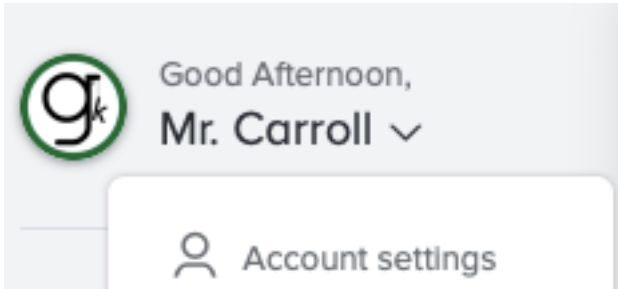

Office Hours Remind.com

Log into your Remind.com account.

Got to Account Settings

Select Notification Preferences

Profile

Notification preferences

App integrations

Scroll to the bottom of the page